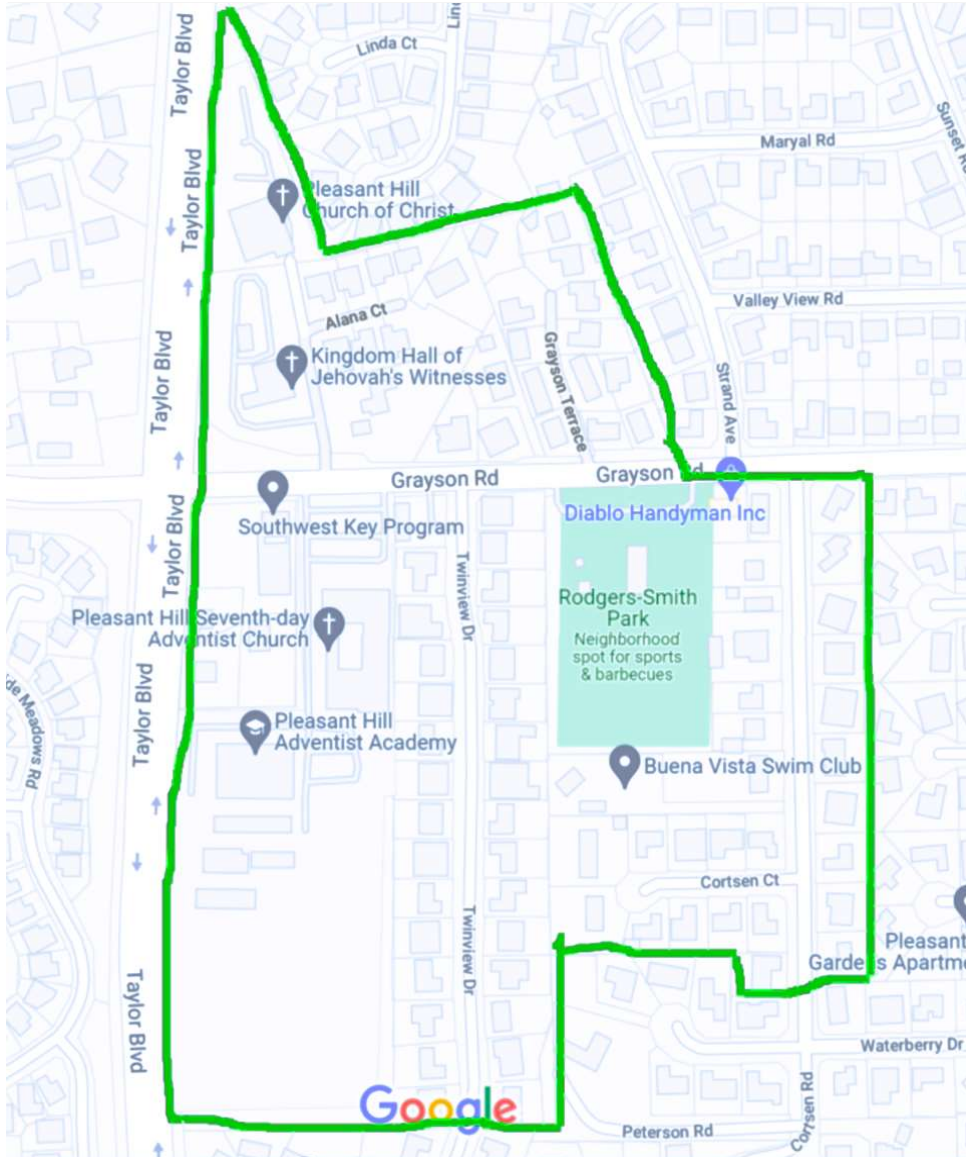

AREA: SW

ZONE: 9

Street Name	Multiple Zones	Multiple Areas	Hazards/Information
Taylor Rd.	5, 6, 8, 12, 14		
Grayson Rd.	3, 4, 5, 6, 7, 8, 10, 11		
Alana Ct.			
Grayson Terrace			
Twinview Dr.	12		
Cortsen Rd.			
Cortsen Ct.			