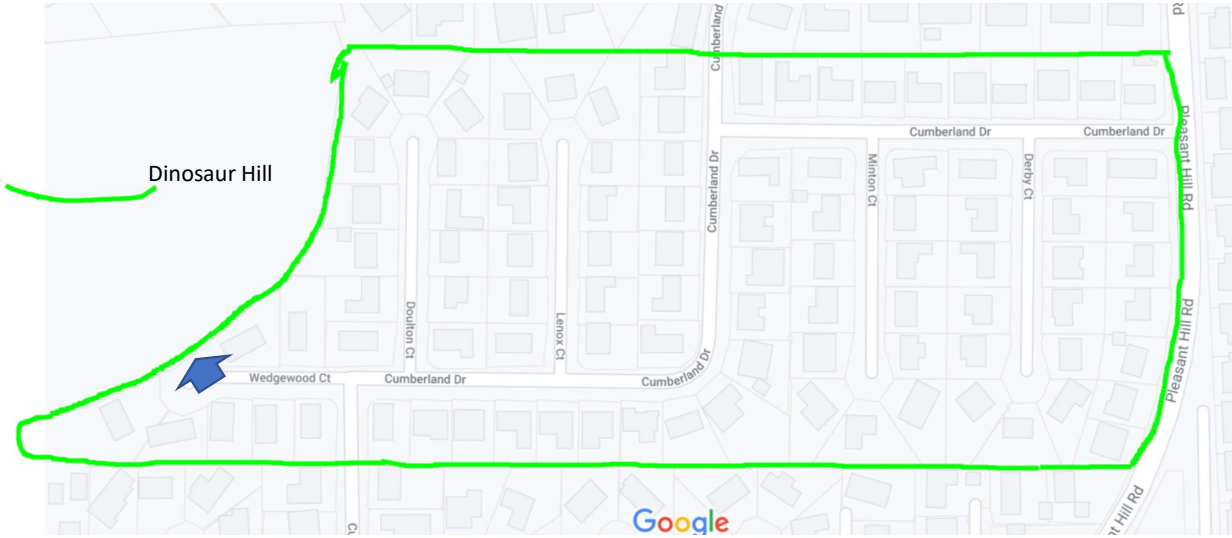

AREA: SW

ZONE: 17

SW Zone	Street Name	Multiple Zones	Multiple Areas	Hazards/Information
17	Pleasant Hill Rd.	2, 6, 7, 15, 16, 18, 19, 21, 22, 28		Wires in trees, throughout the Zone
17	Cumberland Dr.	16, 18		
17	Derby Ct.			
17	Minton Ct.			
17	Lenox Ct.			
17	Doulton Ct.			
17	Wedgewood Ct.			Entrance to Dinosaur Hill