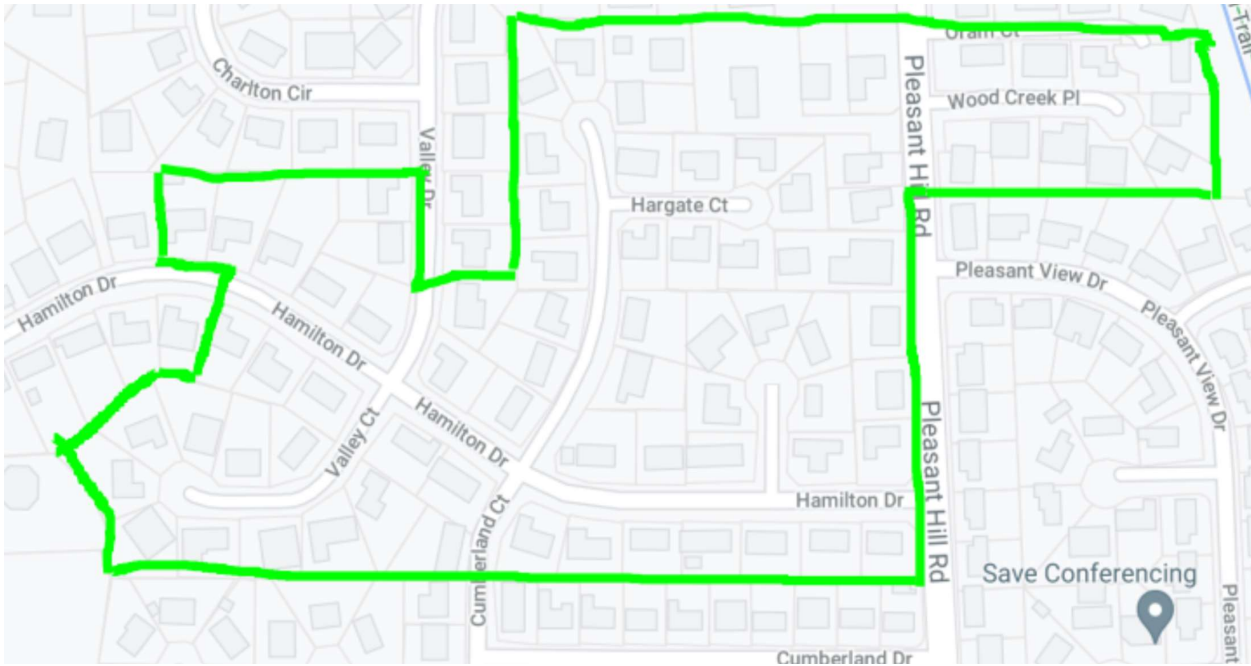

AREA: SW

ZONE: 16

SW Zone	Street Name	Multiple Zones	Multiple Areas	Hazards/Information
16	Contra Costa Canal Tr.	15, 19, 20, 21, 23, 27, 29		
16	Oram Ct.			
16	Wood Creek Pl.			
16	Pleasant Hill Rd.	2, 6, 7, 15, 17, 18, 19, 21, 22, 28		
16	Hargate Ct.			
16	Hamilton Dr.	14		
16	Cumberland Dr.	17, 18		
16	Valley Ct.			