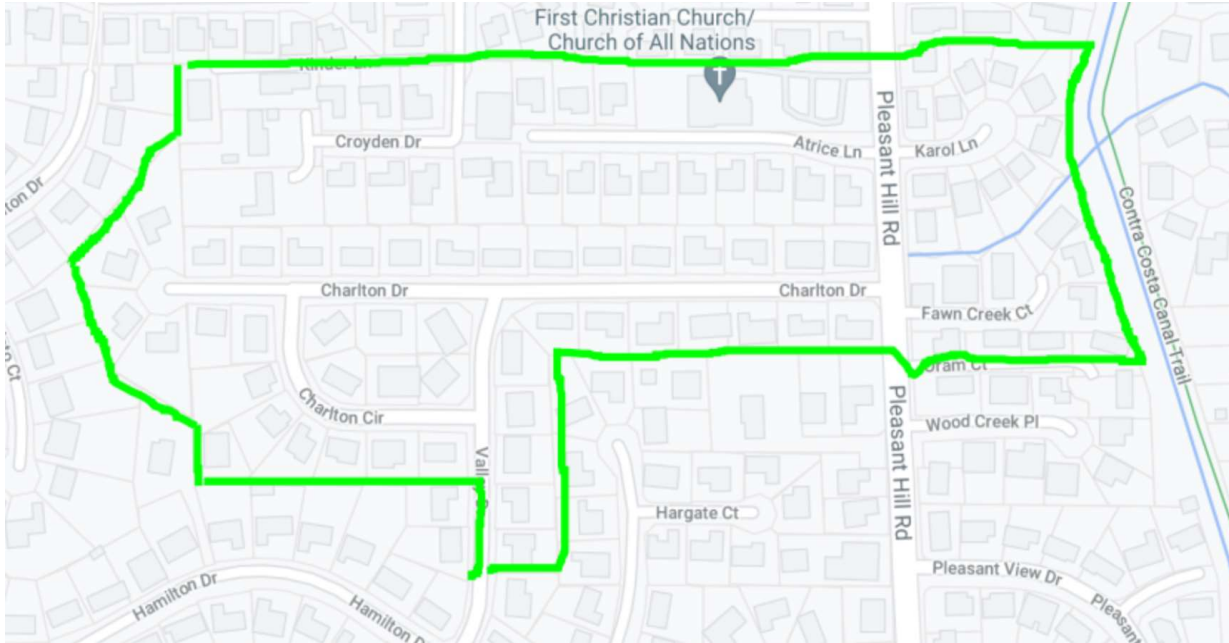

AREA: SW

ZONE: 15

SW Zone	Street Name	Multiple Zones	Multiple Areas	Hazards/Information
15	Contra Costa Canal Tr.	16, 19, 20, 21, 23, 27, 29		
15	Pleasant Hill Rd.	2, 6, 7, 16, 17, 18, 19, 21, 22, 28		
15	Karol Ln			
15	Atrice Ln.			
15	Fawn Creek Ct.			
15	Charlton Dr.			