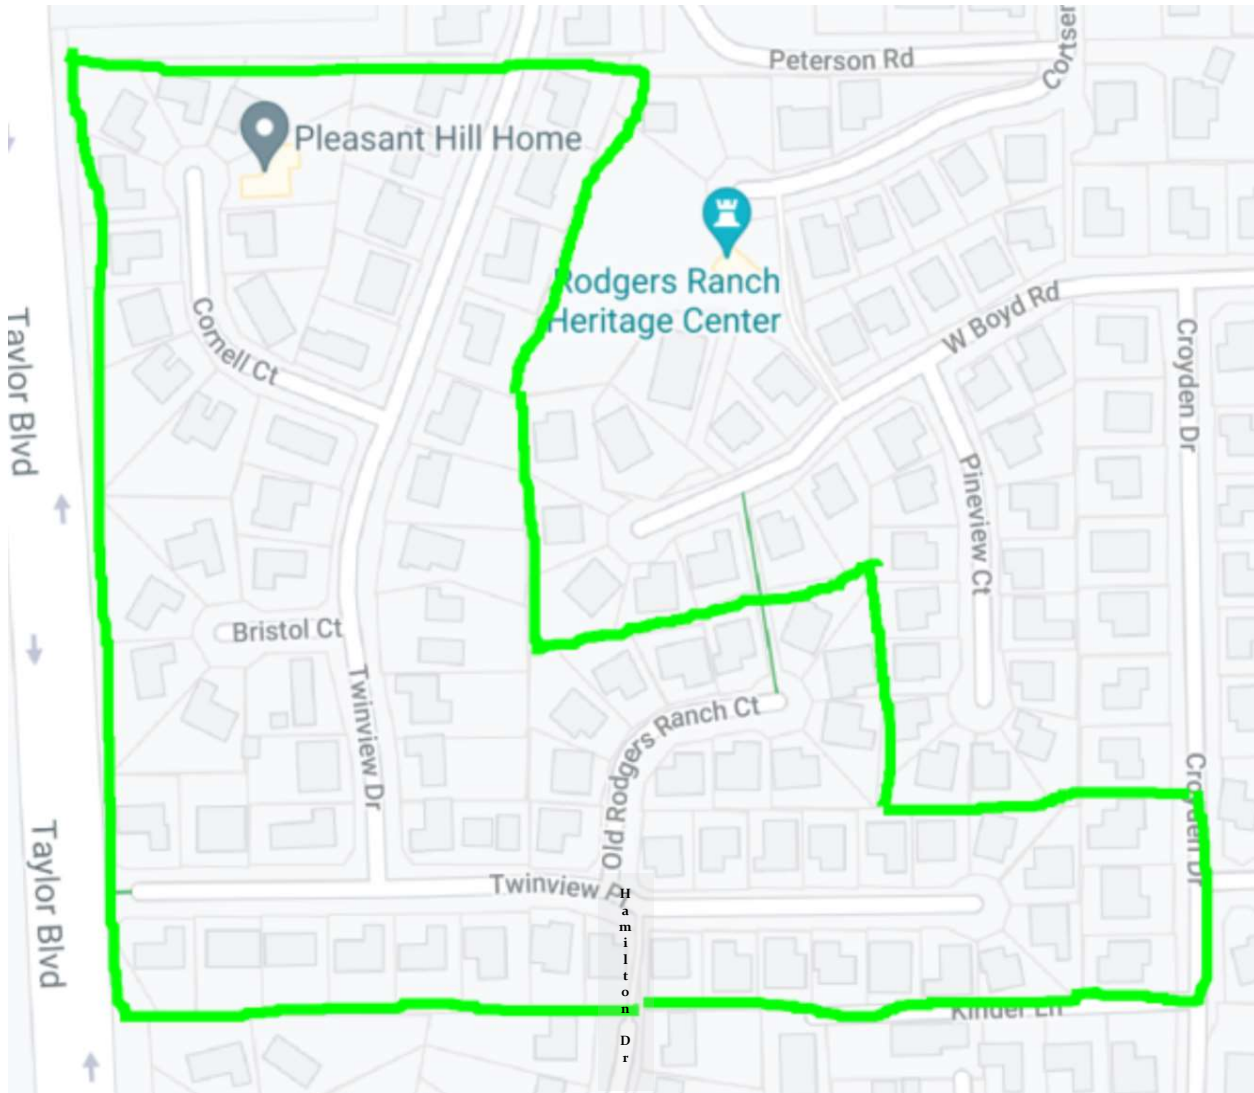

AREA: SW

ZONE: 11

| SW Zone | Street Name | Multiple Zones | Multiple Areas | Hazards/Information |
|---------|-----------------------|----------------|----------------|---------------------|
| 12 | Taylor Rd. | 5, 6, 8, 9, 14 | | |
| 12 | Twinview Dr. | 9 | | |
| 12 | Cornell Ct. | | | |
| 12 | Bristol Ct. | | | |
| 12 | Twinview Pl. | | | |
| 12 | Old Rodgers Ranch Ct. | | | |
| 12 | Croyden Dr. | 10 | | |
| 12 | Kinder Ln. | | | |
| 12 | Hamilton Dr. | 14 | | |