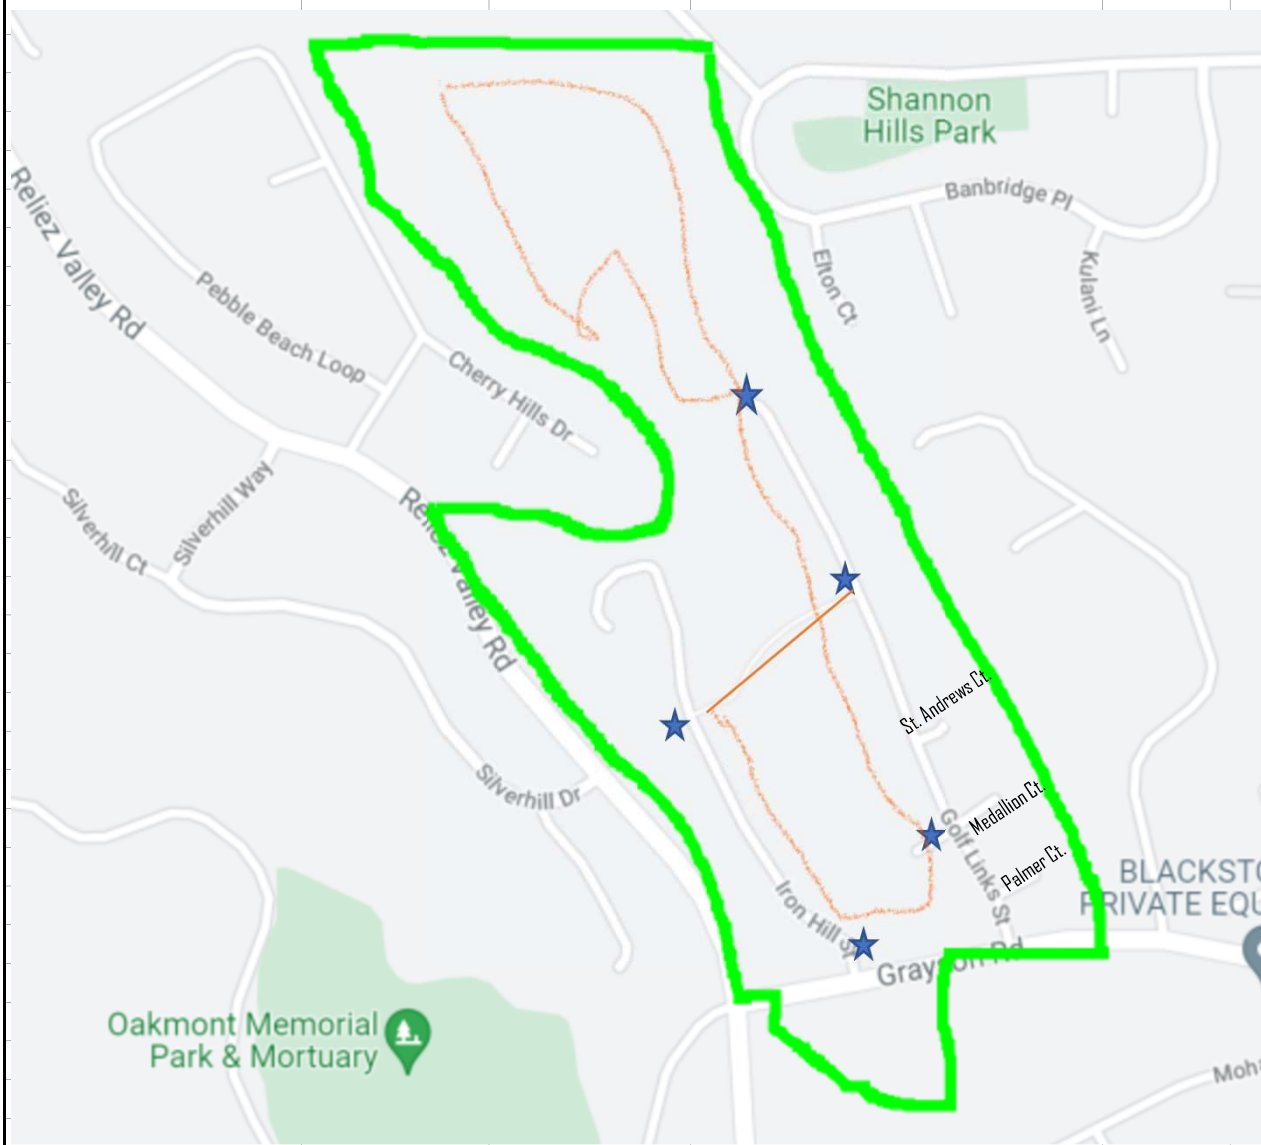

AREA: SW

ZONE: 3

Streets	Multiple Zones	Multiple Areas	Hazards/Information		
Golf Links St.			Access gates to golf course ★	Steep	
Reliez Valley Rd.		Mart/Lafay			
Iron Hills Rd.			Access gates to golf course ★	Steep	
Medallion Ct.					
Grayson Rd	5				
Palmer Ct.					
St. Andrews Ct.					
			Paths ————	Steep	
			NOTE: Golf course is now open space		