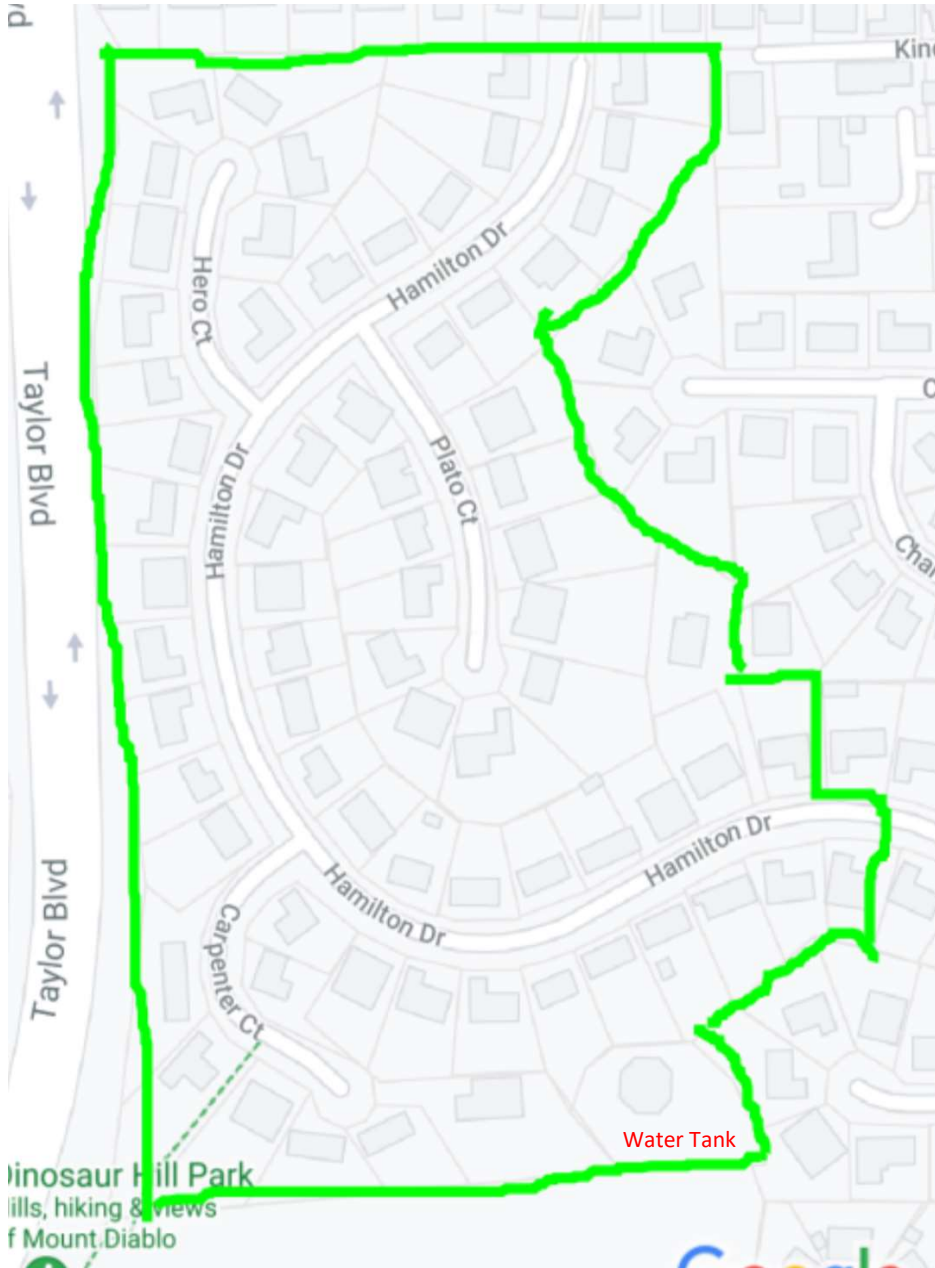

AREA: SW

ZONE: 14

| SW Zone | Street Name | Multiple Zones | Multiple Areas | Hazards/Information |
|---------|---------------|----------------|----------------|---|
| | | | | Overhead Wires, Dead Trees throughout Zone |
| 14 | Hamilton Dr. | 16 | | |
| 14 | Hero Ct. | | | |
| 14 | Plato Ct. | | | |
| 14 | Carpenter Ct. | | | Has underground wires; path to Dinosaur Hill Park |
| 14 | Taylor Rd. | 5, 6, 8, 9, 12 | | |