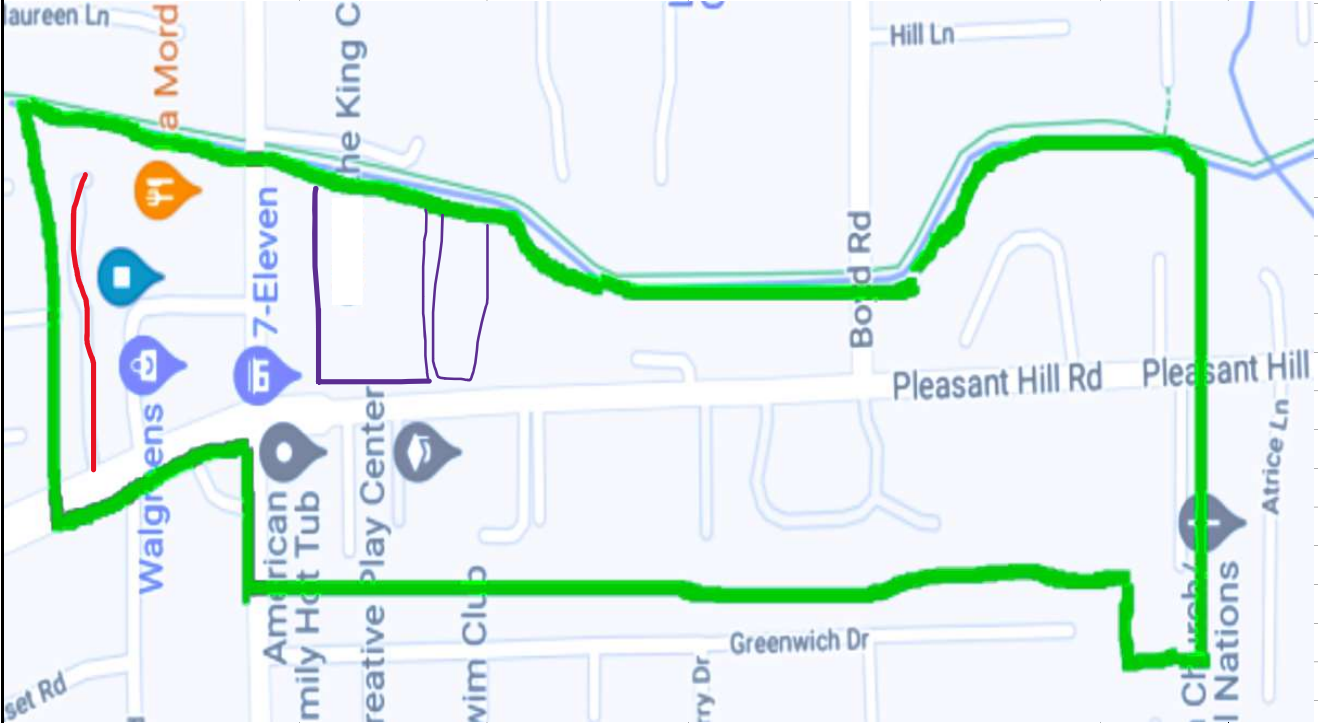

AREA: SW

ZONE: 11

Street Name	Multiple Zones	Multiple Areas	Hazards/Information
Pleasant Hill Rd.	2, 6, 7, 15, 16, 17, 18, 19, 21, 22, 28		
Grayson Rd./Gregory Ln.	3, 4, 5, 6, 7, 8, 9	SE	
Kingsley Ct.			
Ridgevale Ln			
Kelsey Ct.			
			Driveway / Apartments