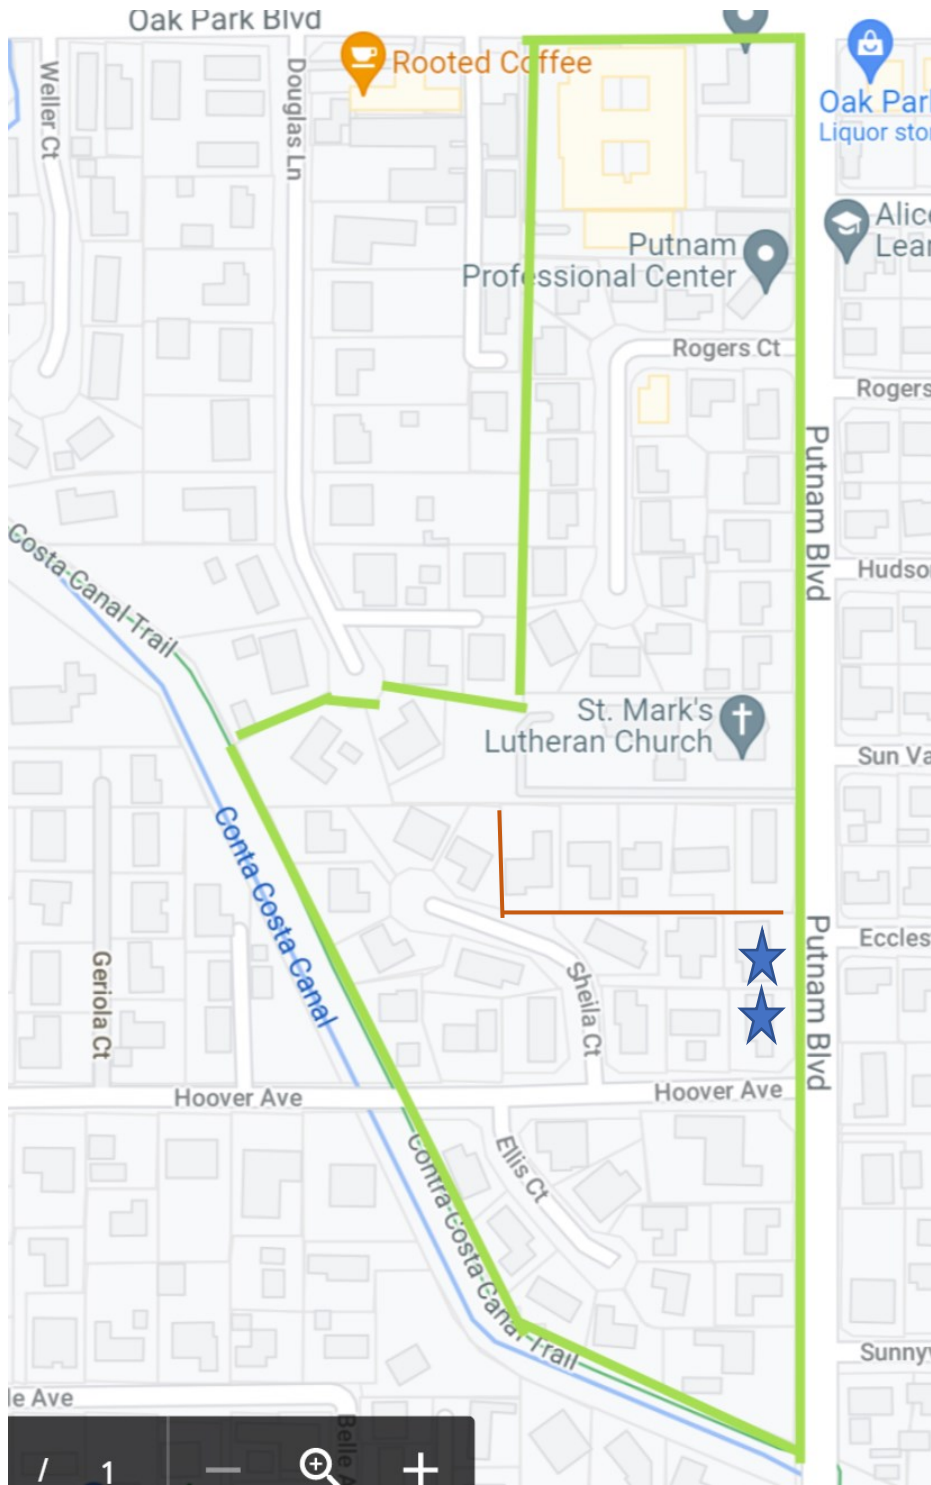

SW ZONE 23

SW Zone	Street Name	Multiple Zones	Multiple Areas
23	Putnam Blvd.	29	
23	Contra Costa Canal Tr.	15, 16, 19, 20, 21, 27, 29	
23	Rogers Ct.		
23	Shiela Ct.		
23	Ellis Ct.		
23	Hoover Ave.		

Information and Possible Hazards

	Flagpole Lot with houses
★	Care centers: Putnam and 1900 Hoover
	Mix of above and underground power lines