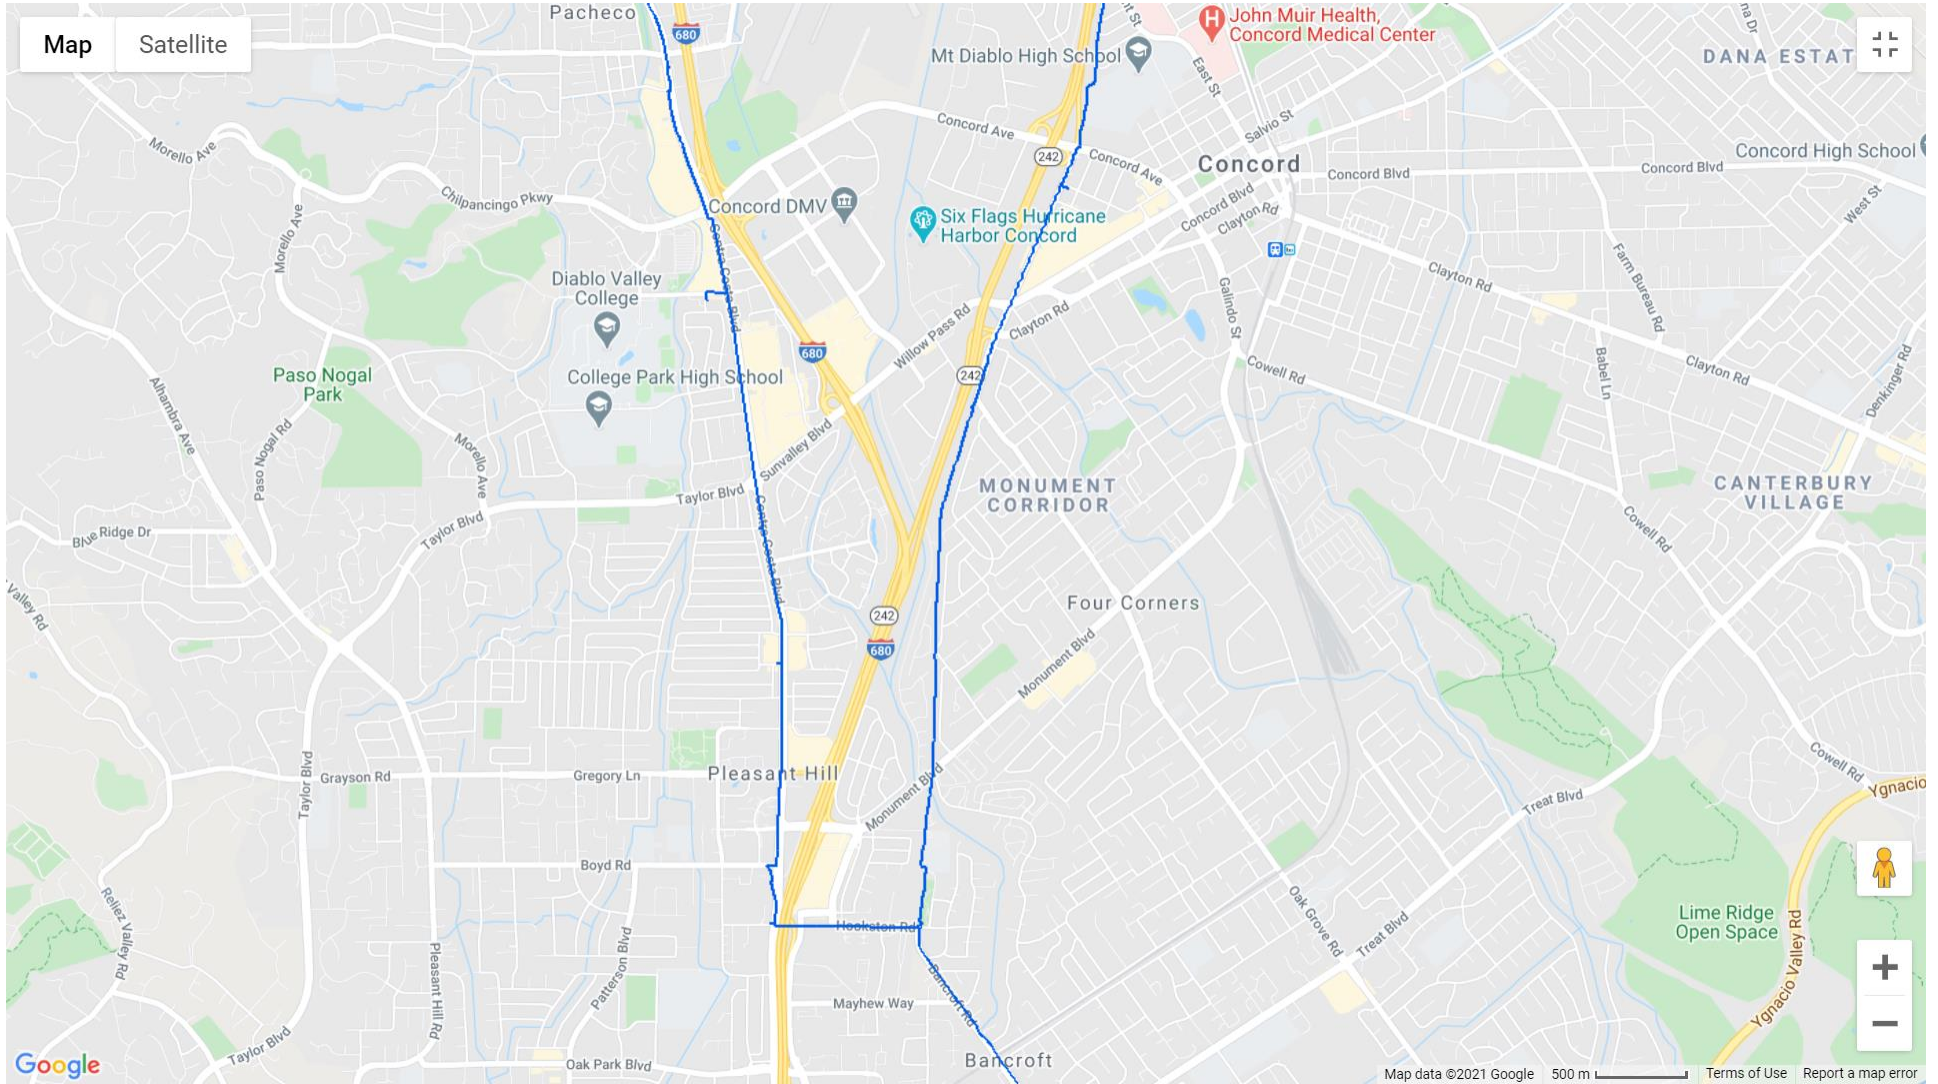

PG&E Transmission Pipelines in Pleasant Hill Street View

Source: [Gas transmission pipeline map \(pge.com\)](https://www.pge.com)

PG&E Transmission Pipelines in Pleasant Hill Street View with Terrain

Source: [Gas transmission pipeline map \(pge.com\)](http://gas.transmission.pipeline.map(pge.com))