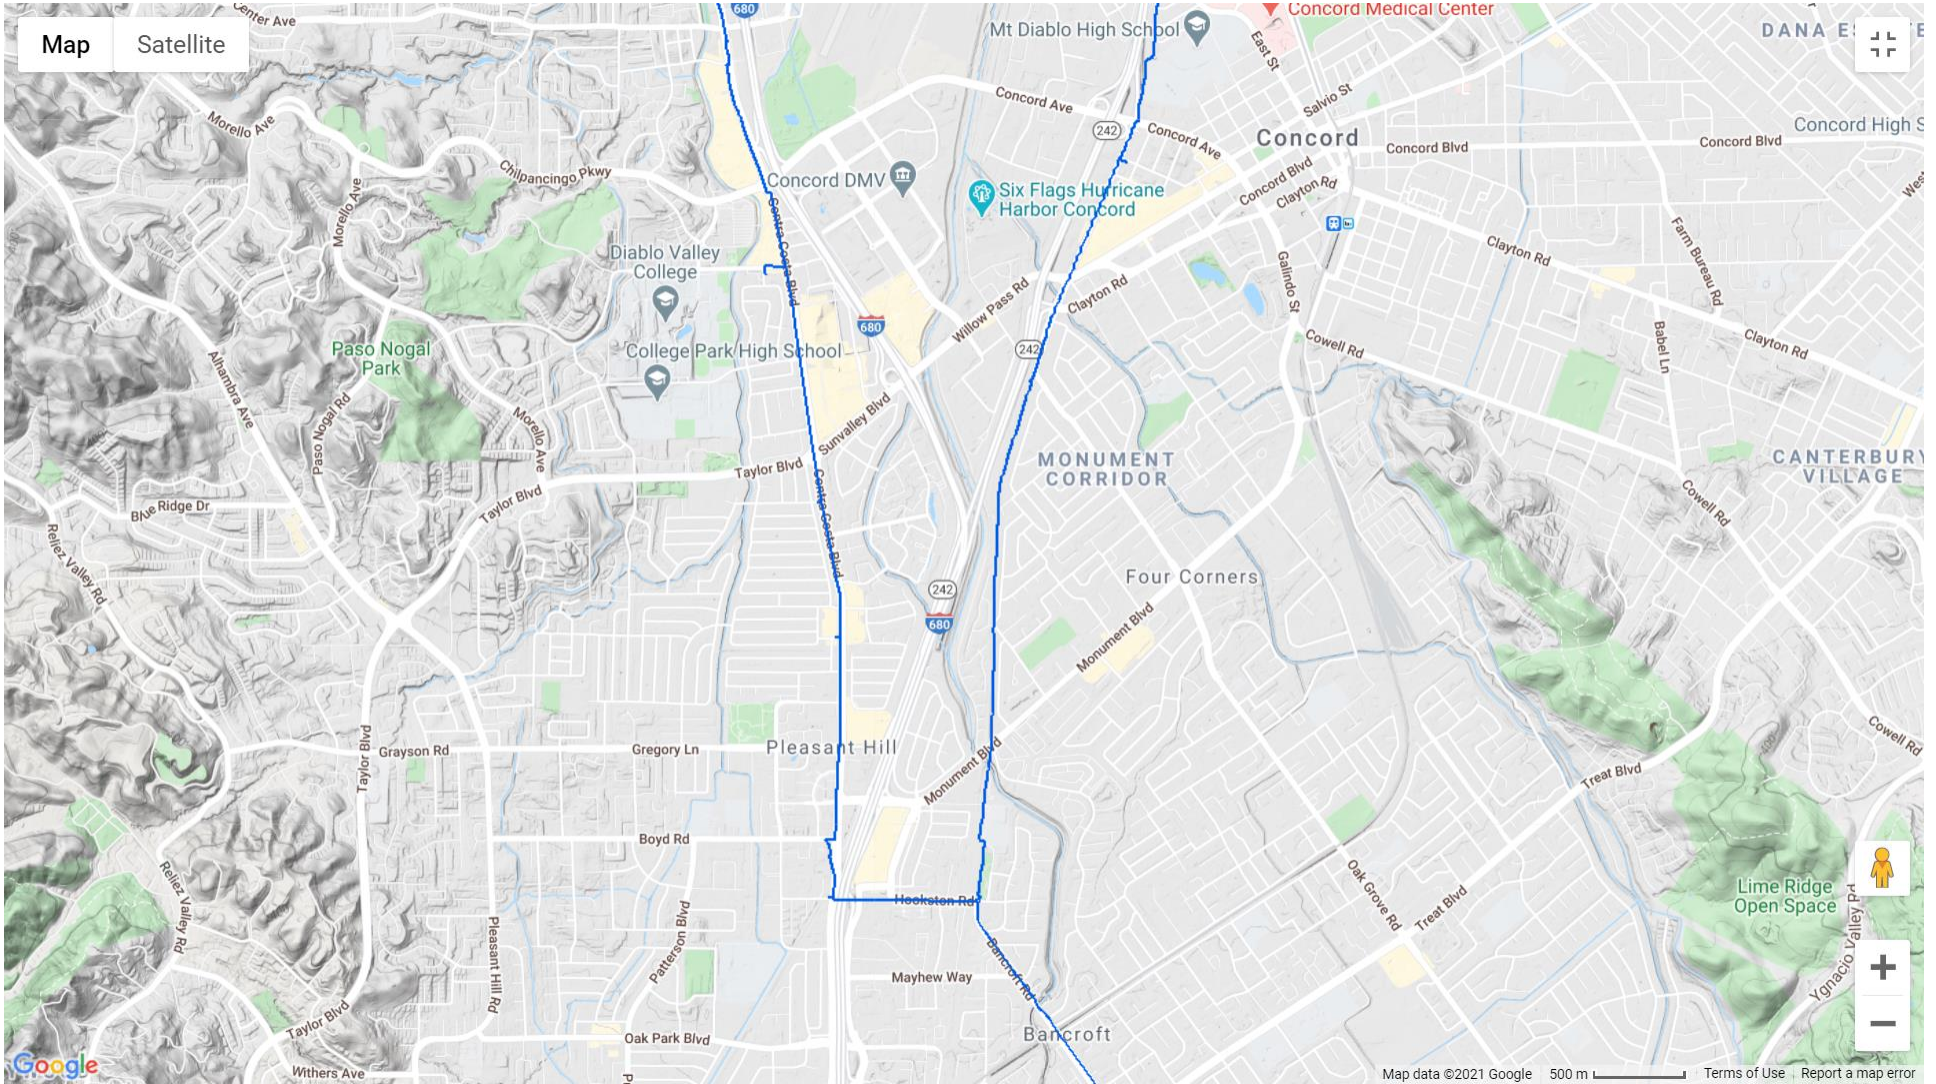

PG&E Transmission Pipelines in Pleasant Hill Street View

Source: [Gas transmission pipeline map \(pge.com\)](https://www.pge.com)

PG&E Transmission Pipelines in Pleasant Hill Street View with Terrain

Source: [Gas transmission pipeline map \(pge.com\)](http://gas.transmission.pipeline.map(pge.com))