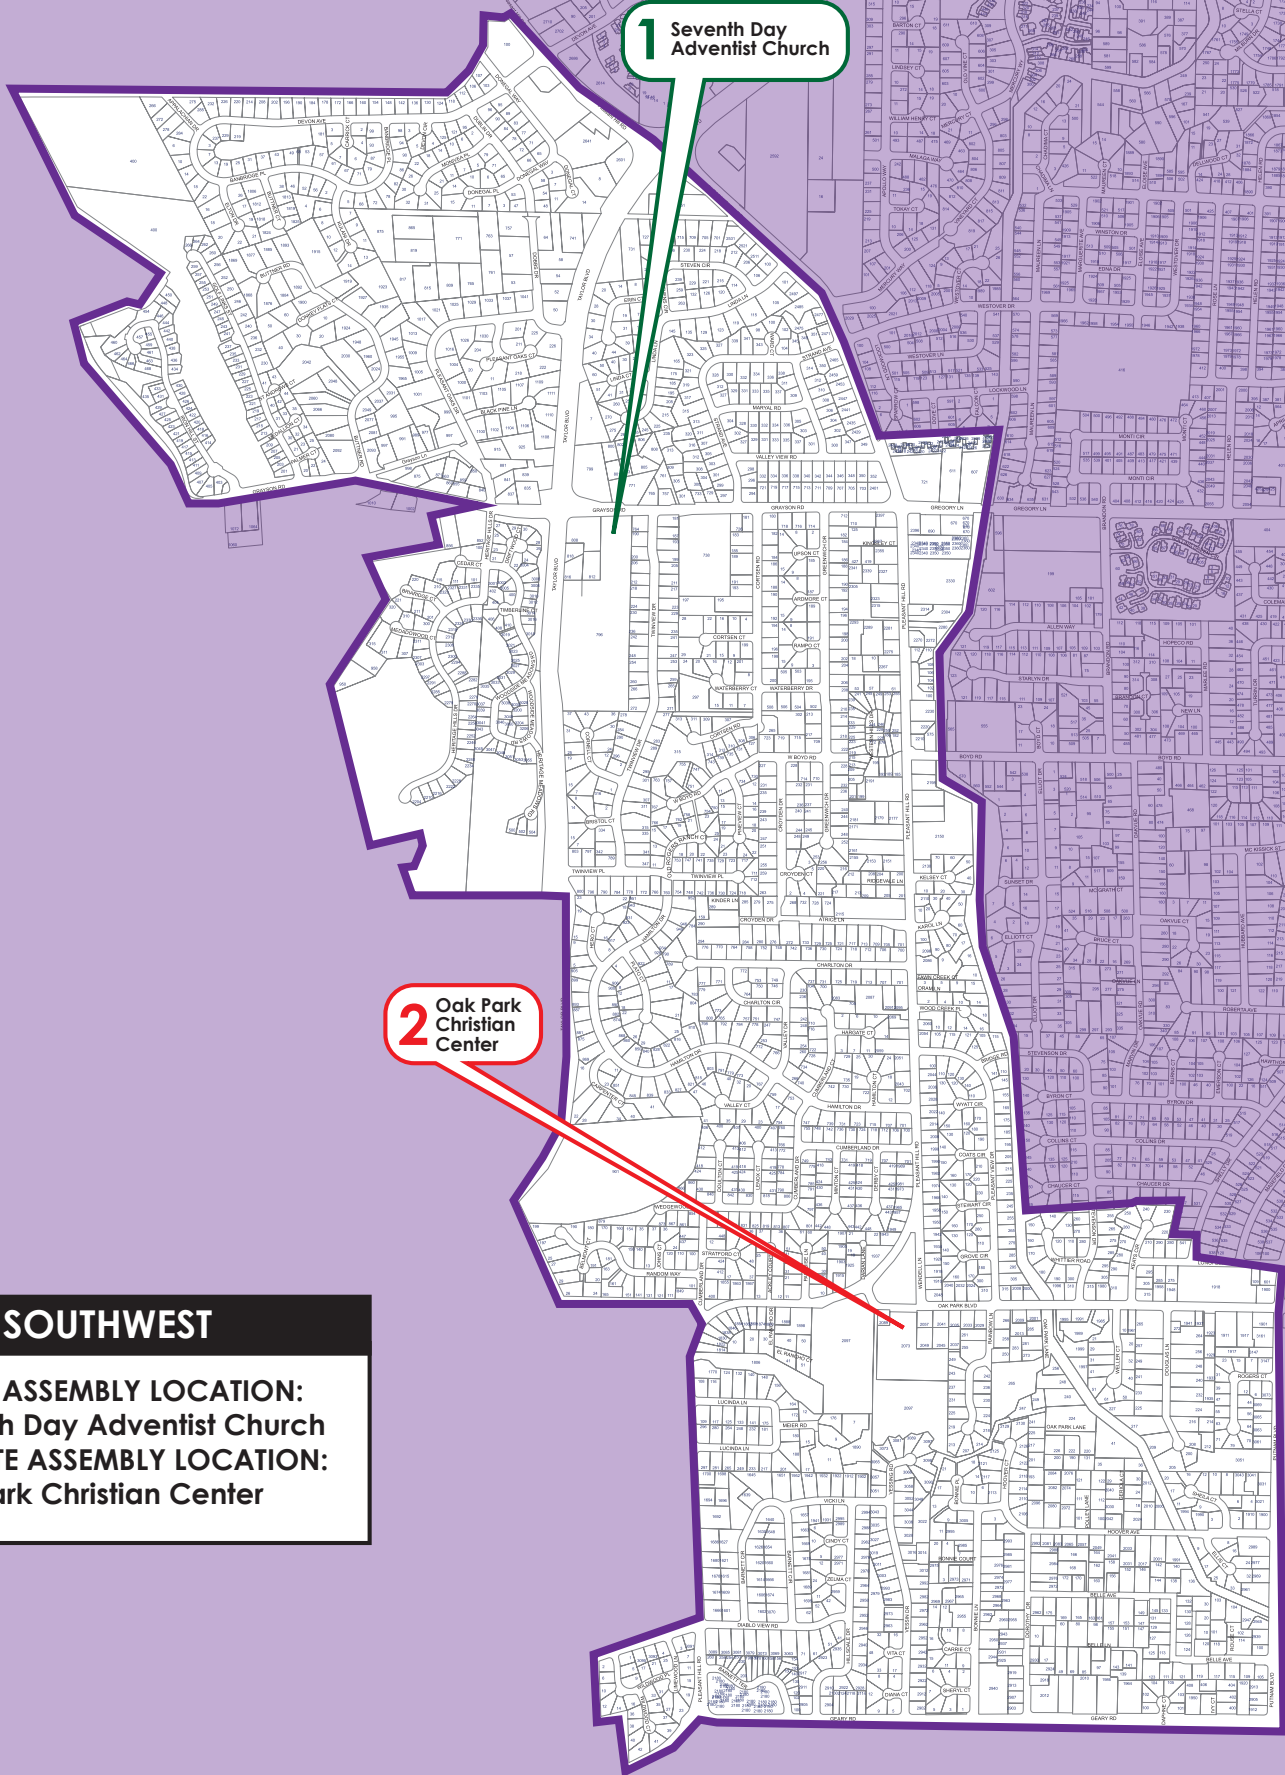

CITY OF PLEASANT HILL CERT SW MAP

1 Seventh Day Adventist Church

2 Oak Park Christian Center

SOUTHWEST

PRIMARY ASSEMBLY LOCATION:
1. Seventh Day Adventist Church
ALTERNATE ASSEMBLY LOCATION:
2. Oak Park Christian Center