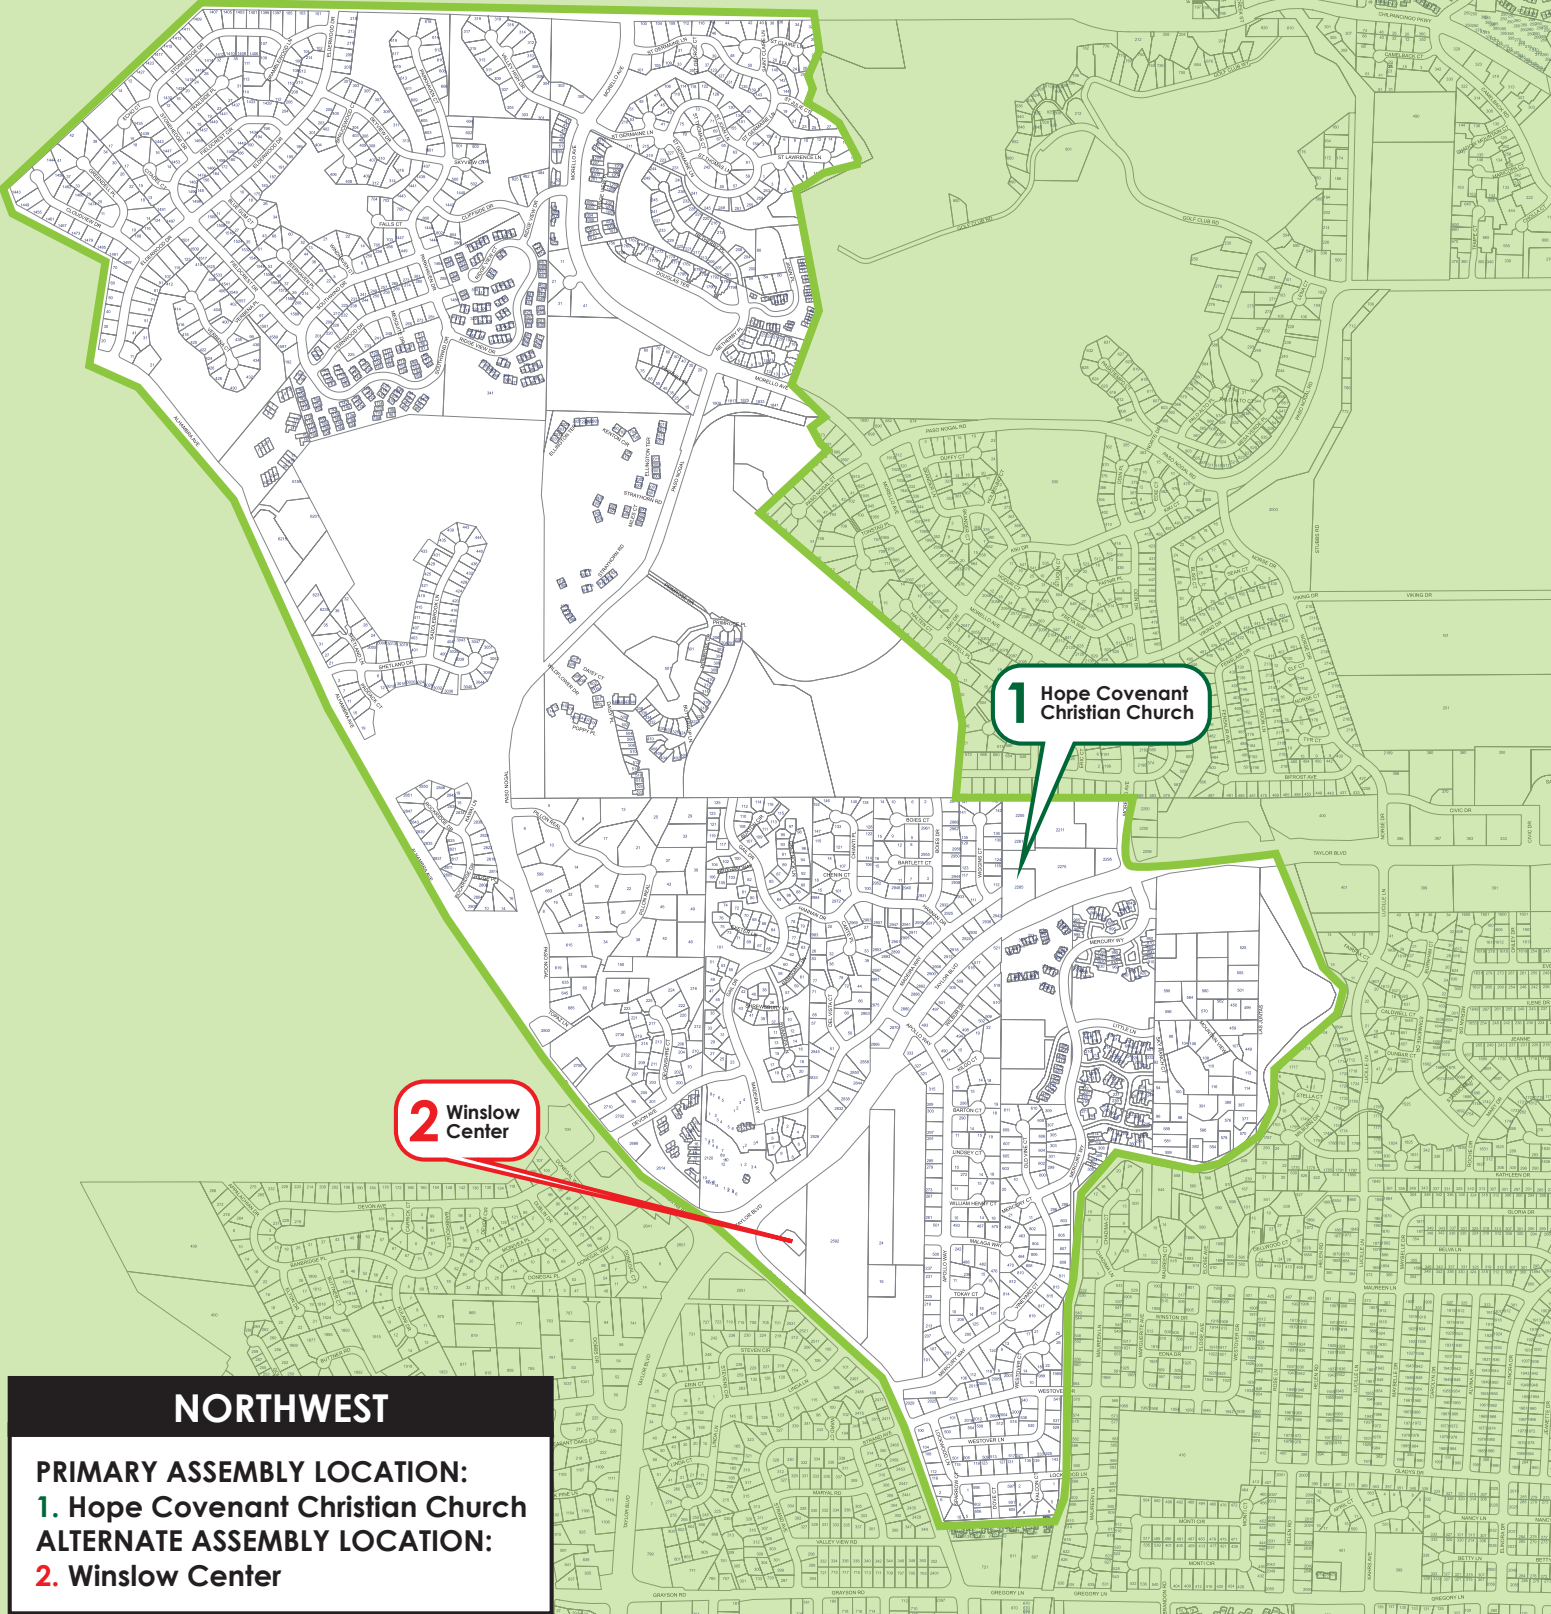

CITY OF PLEASANT HILL CERT NW MAP

1 Hope Covenant Christian Church

2 Winslow Center

NORTHWEST

PRIMARY ASSEMBLY LOCATION:
1. Hope Covenant Christian Church

ALTERNATE ASSEMBLY LOCATION:
2. Winslow Center