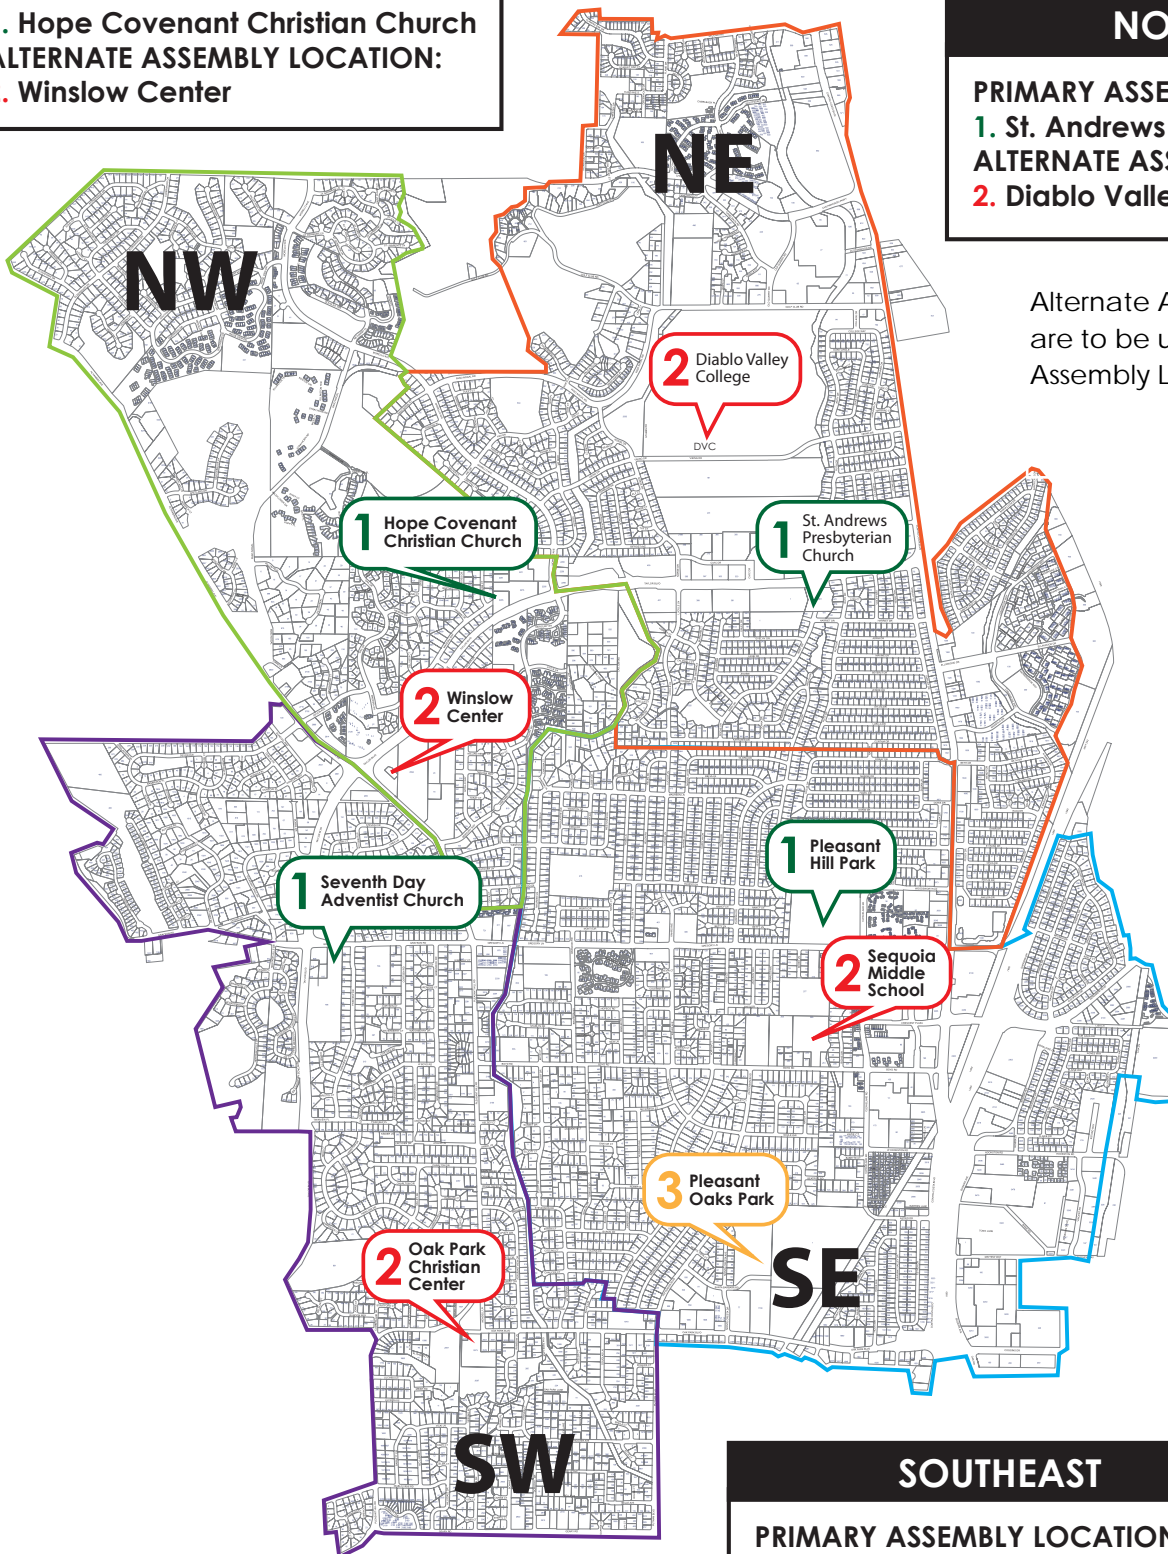

## NORTHEAST

### ALTERNATE ASSEMBLY LOCATION:

2. Diablo Valley College (DVC)

Alternate Assembly Locations are to be used in case Primary Assembly Location is unusable.

## SOUTHWEST

## SOUTHEAST